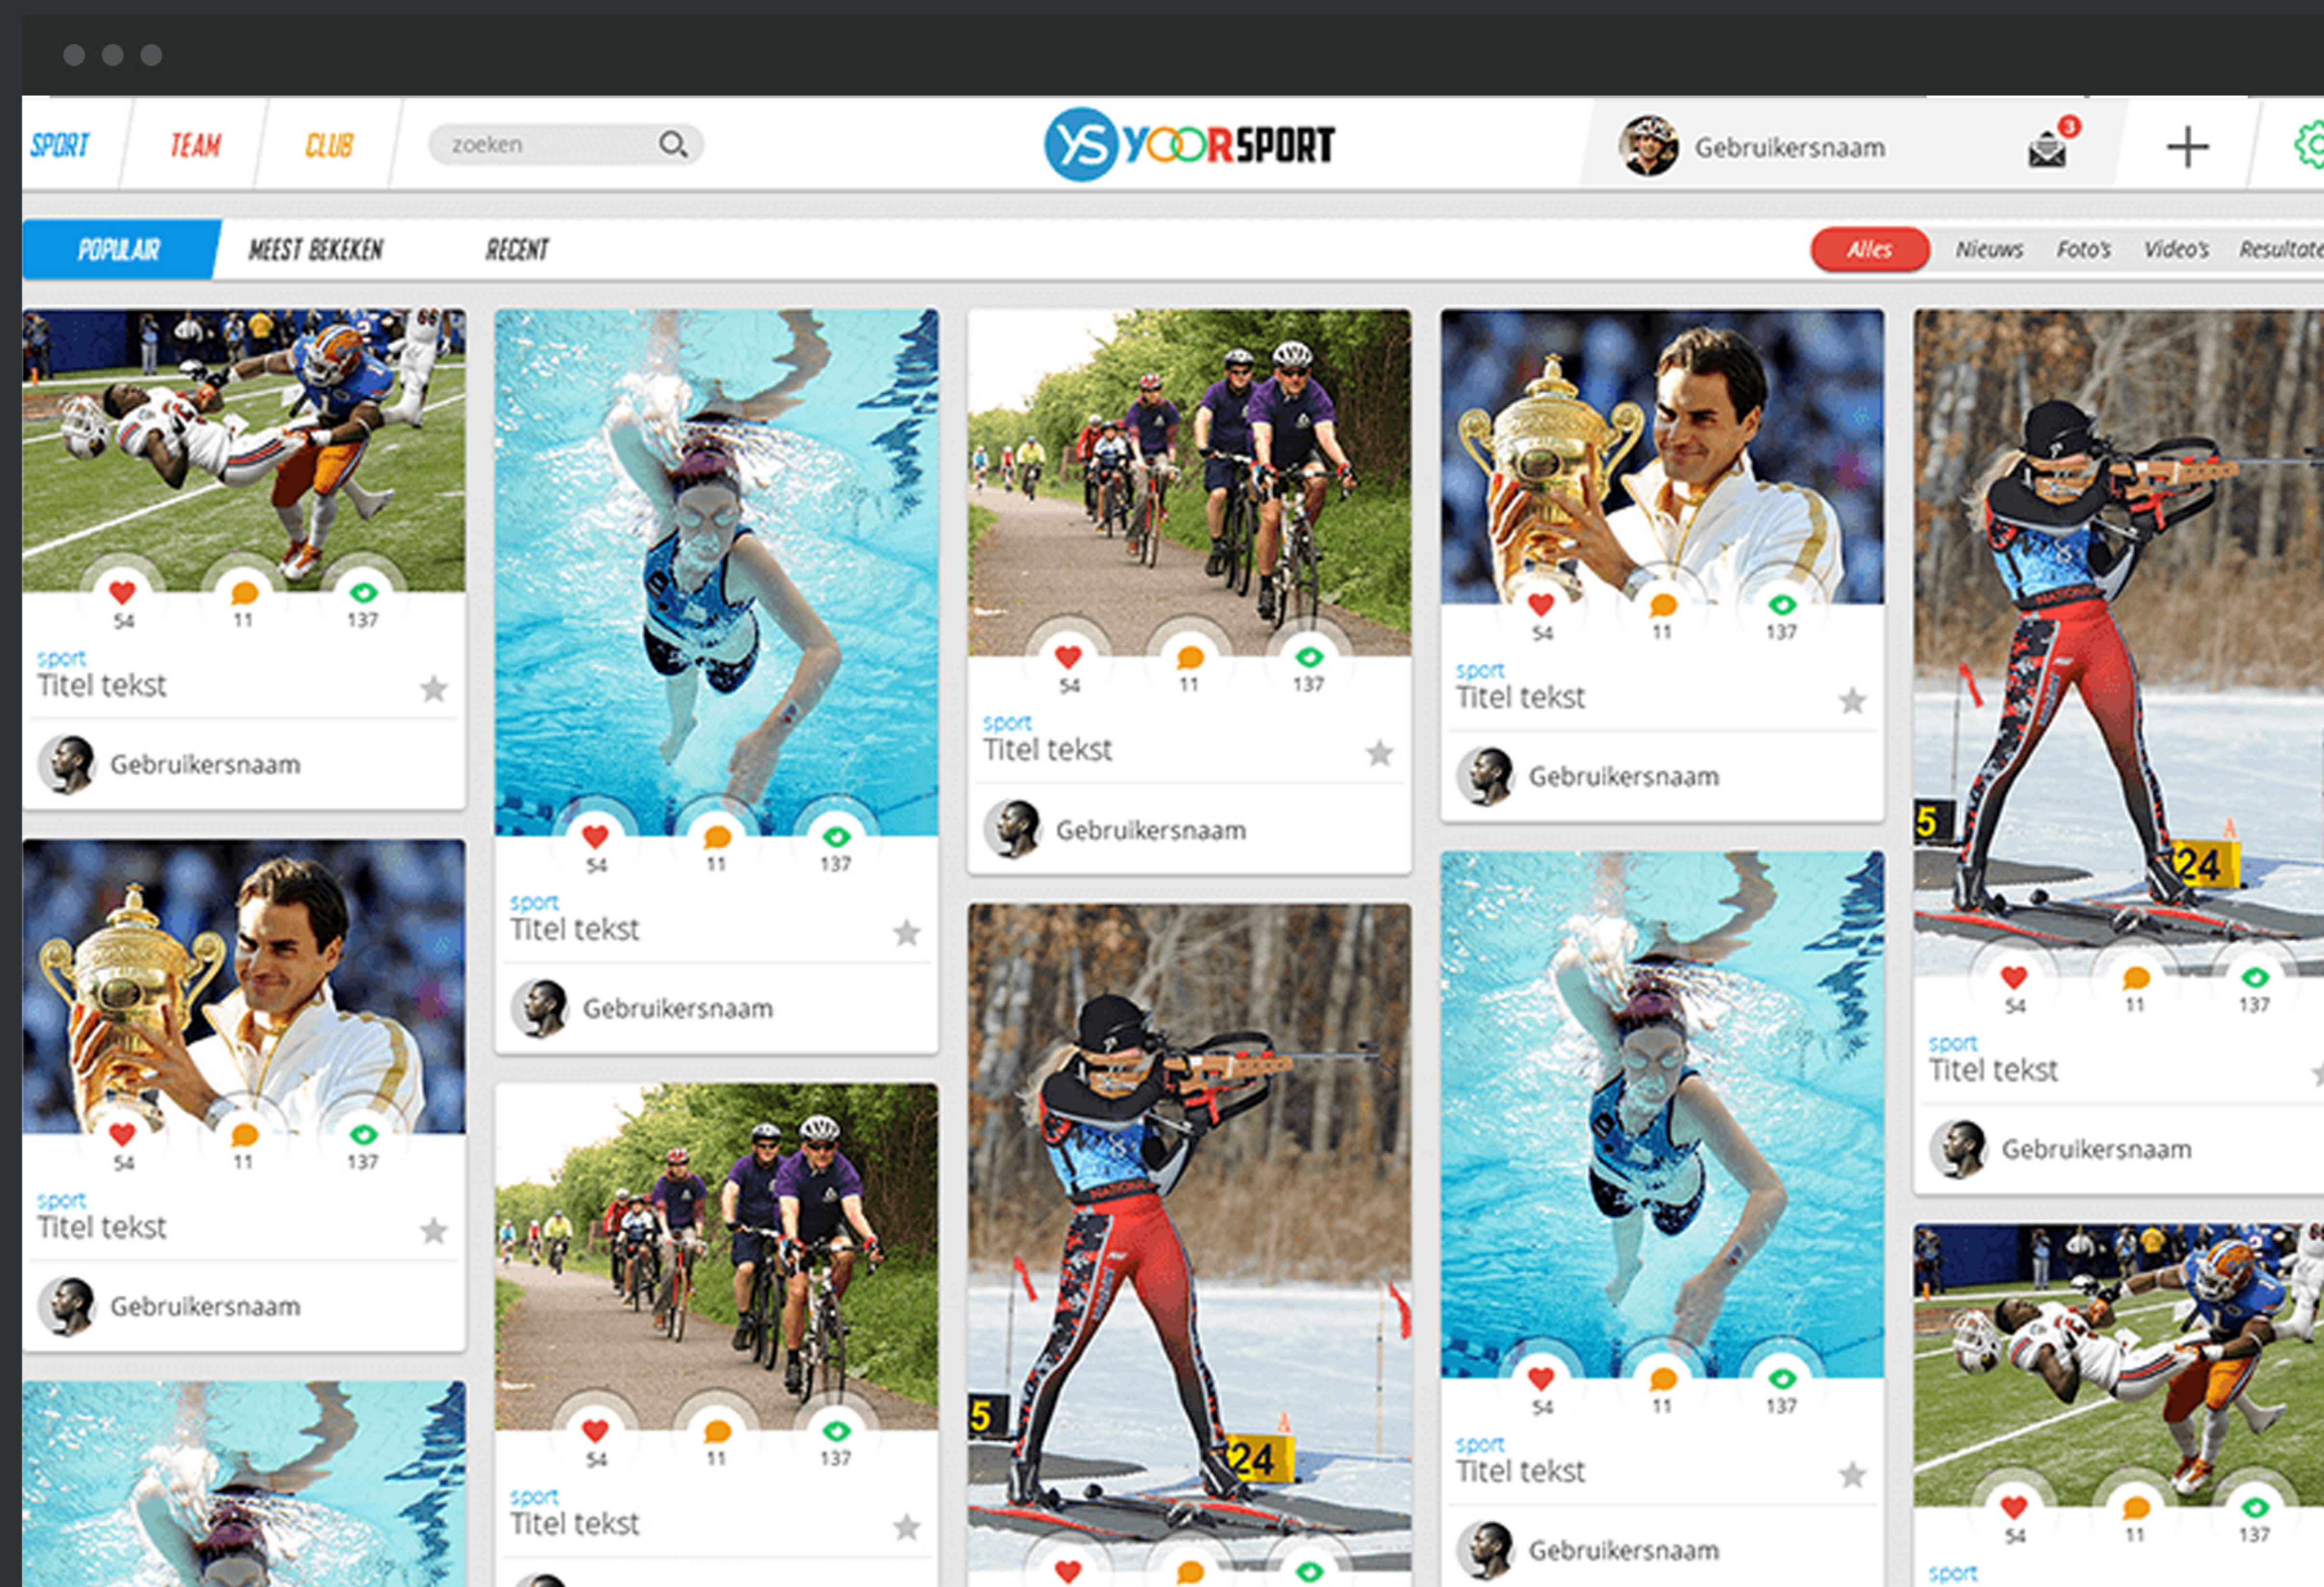

Голландская спортивная социальная сеть