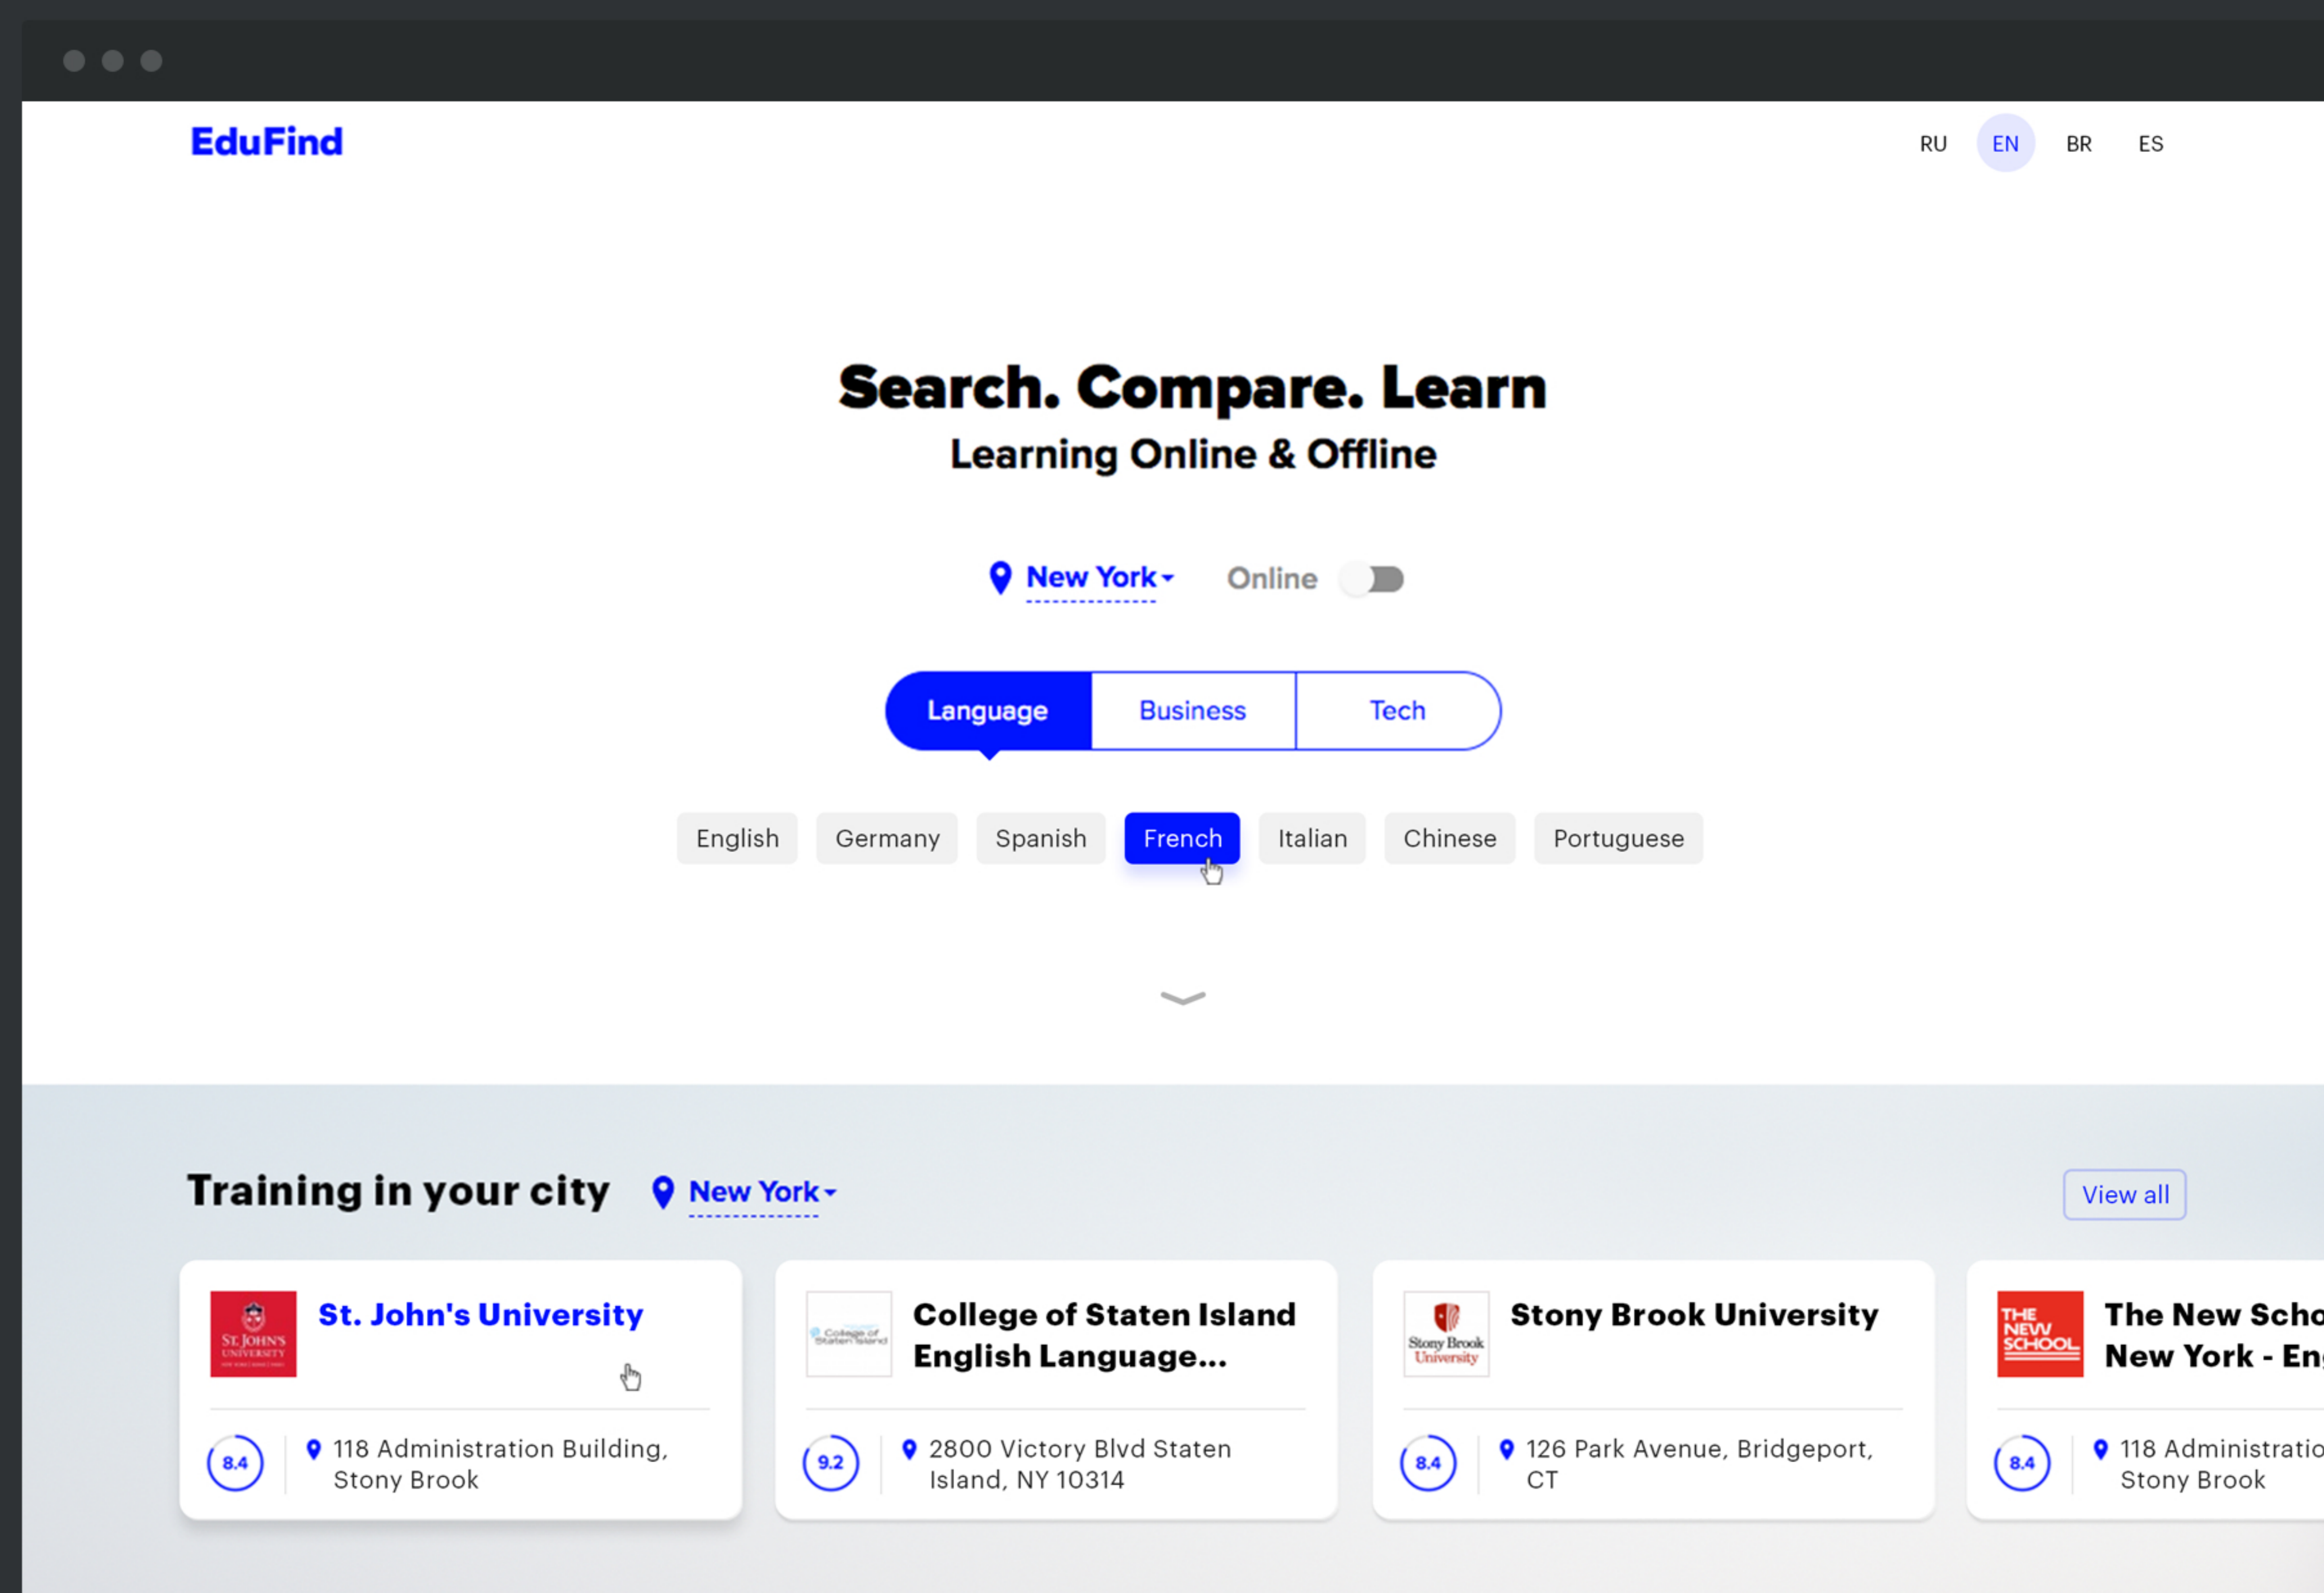

EduFind

EDUFIND — международный образовательный портал